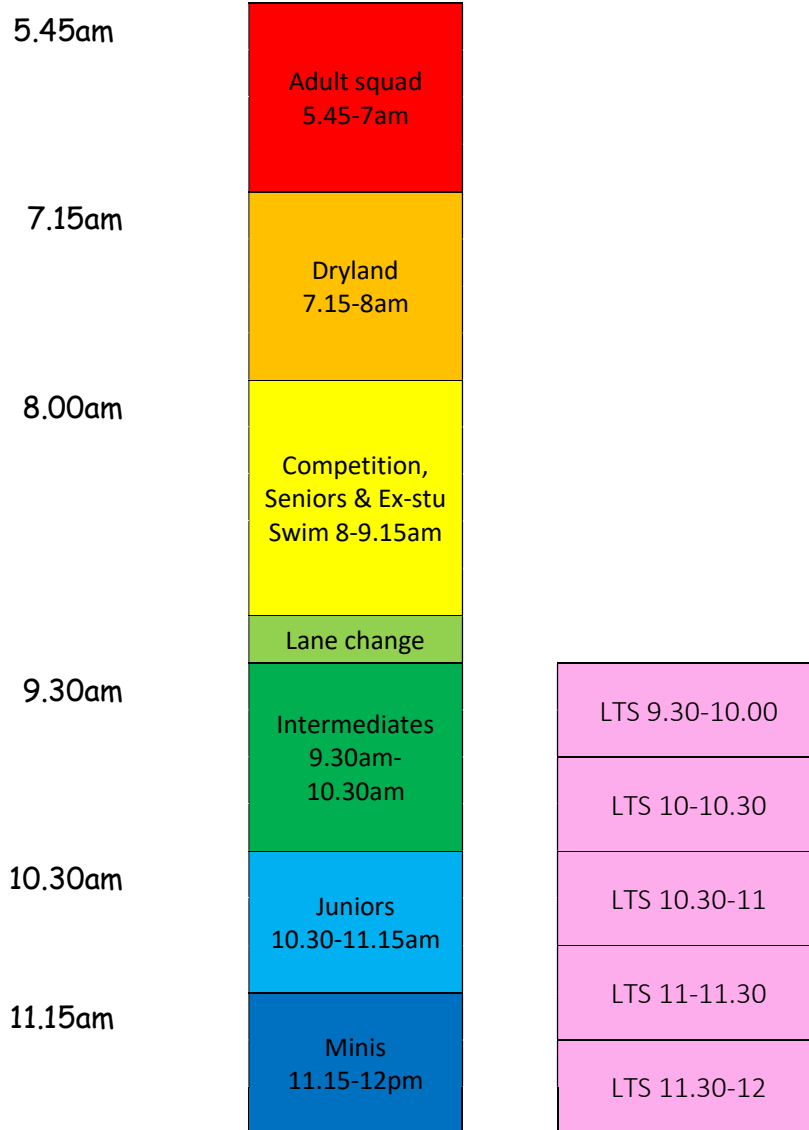

# LPS Squads & LTS School Holiday Program

**8<sup>th</sup> Jan to 12<sup>th</sup> Jan 2018 (5 days)**

**15<sup>th</sup> Jan to 19<sup>th</sup> Jan 2018 (5 days)**

**22<sup>nd</sup> Jan to 25<sup>th</sup> Jan 2018 (4 days)**

<b>Holiday Pricing</b>			
<b>Squad (incl gst)</b>	<b>5 days</b>	<b>4 days</b>	<b>day pass</b>
Comp/Snr with dry land	\$110	\$88	\$22
Snr/Int/Ex-student swim only	\$88	\$66	\$20
Junior and Mini	\$66	\$55	\$16.50
<b>Learn to Swim</b>	\$110	\$88	n/a

5.45am	Adult squad 5.45-7am	
7.15am	Dryland 7.15-8am	
8.00am	Competition, Seniors & Ex-stu Swim 8-9.15am	
	Lane change	
9.30am	Intermediates 9.30am- 10.30am	LTS 9.30-10.00
		LTS 10-10.30
10.30am	Juniors 10.30-11.15am	LTS 10.30-11
		LTS 11-11.30
11.15am	Minis 11.15-12pm	LTS 11.30-12